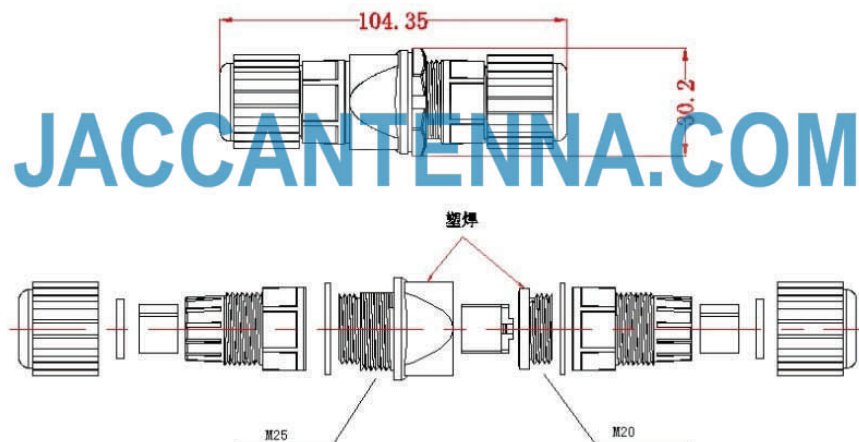

## JACC-RJ45-DH-M25 RJ45 Double Head Waterproof Ethernet Connector

|                            |                                  |
|----------------------------|----------------------------------|
| Connector Model No.        | JACC-RJ45-DH-M25                 |
| Material                   | UV Stable Housing                |
| Sealing Rating             | IP67                             |
| Temperature Range          | -22°F to 140°F / -30°C to 60°C   |
| Operating Voltage          | DC 0 - 24 Volts                  |
| Operating Current          | 1 - 5 Amps                       |
| Installation Hole Diameter | 0.98" / 25 mm                    |
| Dimensions                 | 4.11" x 1.19" / 104.35 x 30.2 mm |

## JACC-RJ45-DH-M25 RJ45 Double Head Waterproof Ethernet Connector