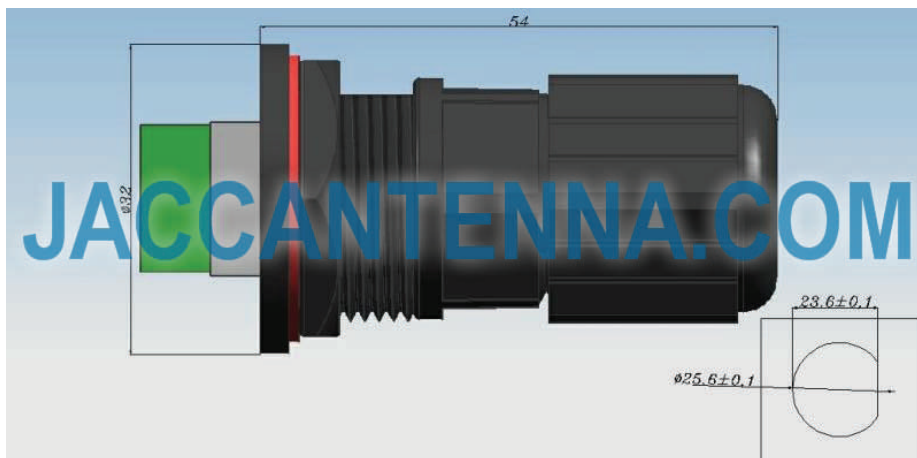

## JACC-RJ45-M25-25CM RJ45 Waterproof Ethernet Connector with 25cm Cable

Connector Model No.	JACC-RJ45-M25-25CM
Material	UV Stable Housing
Sealing Rating	IP67
Temperature Range	-22°F to 140°F / -30°C to 60°C
Operating Voltage	DC 0 - 24 Volts
Operating Current	1 - 5 Amps
Installation Hole Diameter	0.98" / 25 mm
Cable Length	9.84" / 25 cm
Dimensions	2.13" x 1.26" / 54 x 32 mm

## JACC-RJ45-M25-25CM RJ45 Waterproof Ethernet Connector with 25cm Cable