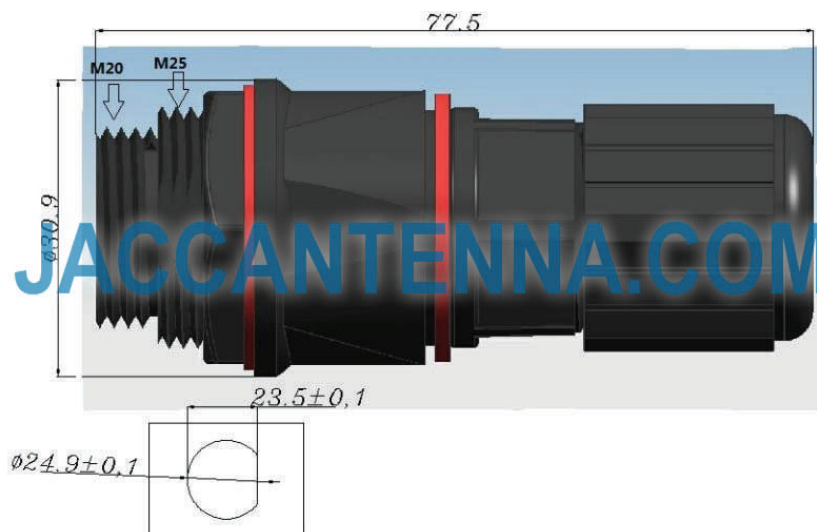

## JACC-RJ45-M25 RJ45 Waterproof Ethernet Connector

Connector Model No.	JACC-RJ45-M25
Material	UV Stable Housing
Sealing Rating	IP67
Temperature Range	-22°F to 140°F / -30°C to 60°C
Operating Voltage	DC 0 - 24 Volts
Operating Current	1 - 5 Amps
Installation Hole Diameter	0.98" / 25 mm
Dimensions	3.05" x 1.22" / 77.5 x 30.9 mm

## JACC-RJ45-M25 RJ45 Waterproof Ethernet Connector